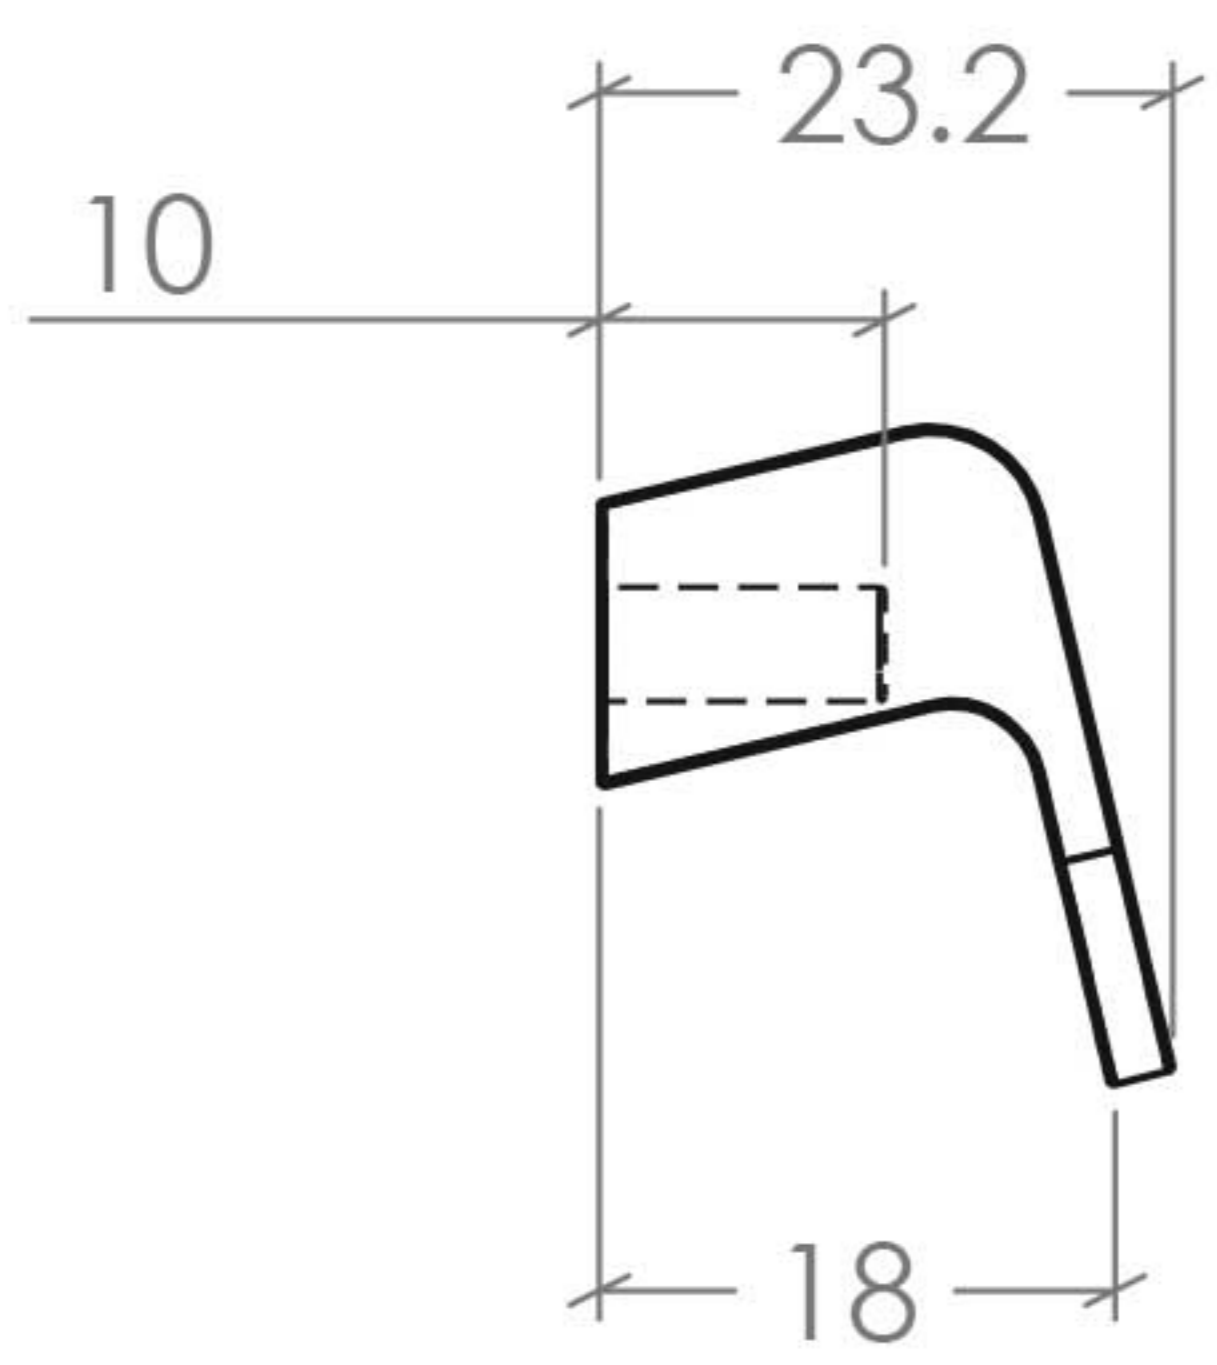

Flapp Timber Range

Part No.	A	B
FPH070	70	32
FPH160	200	160
FPH1056	1100	1056