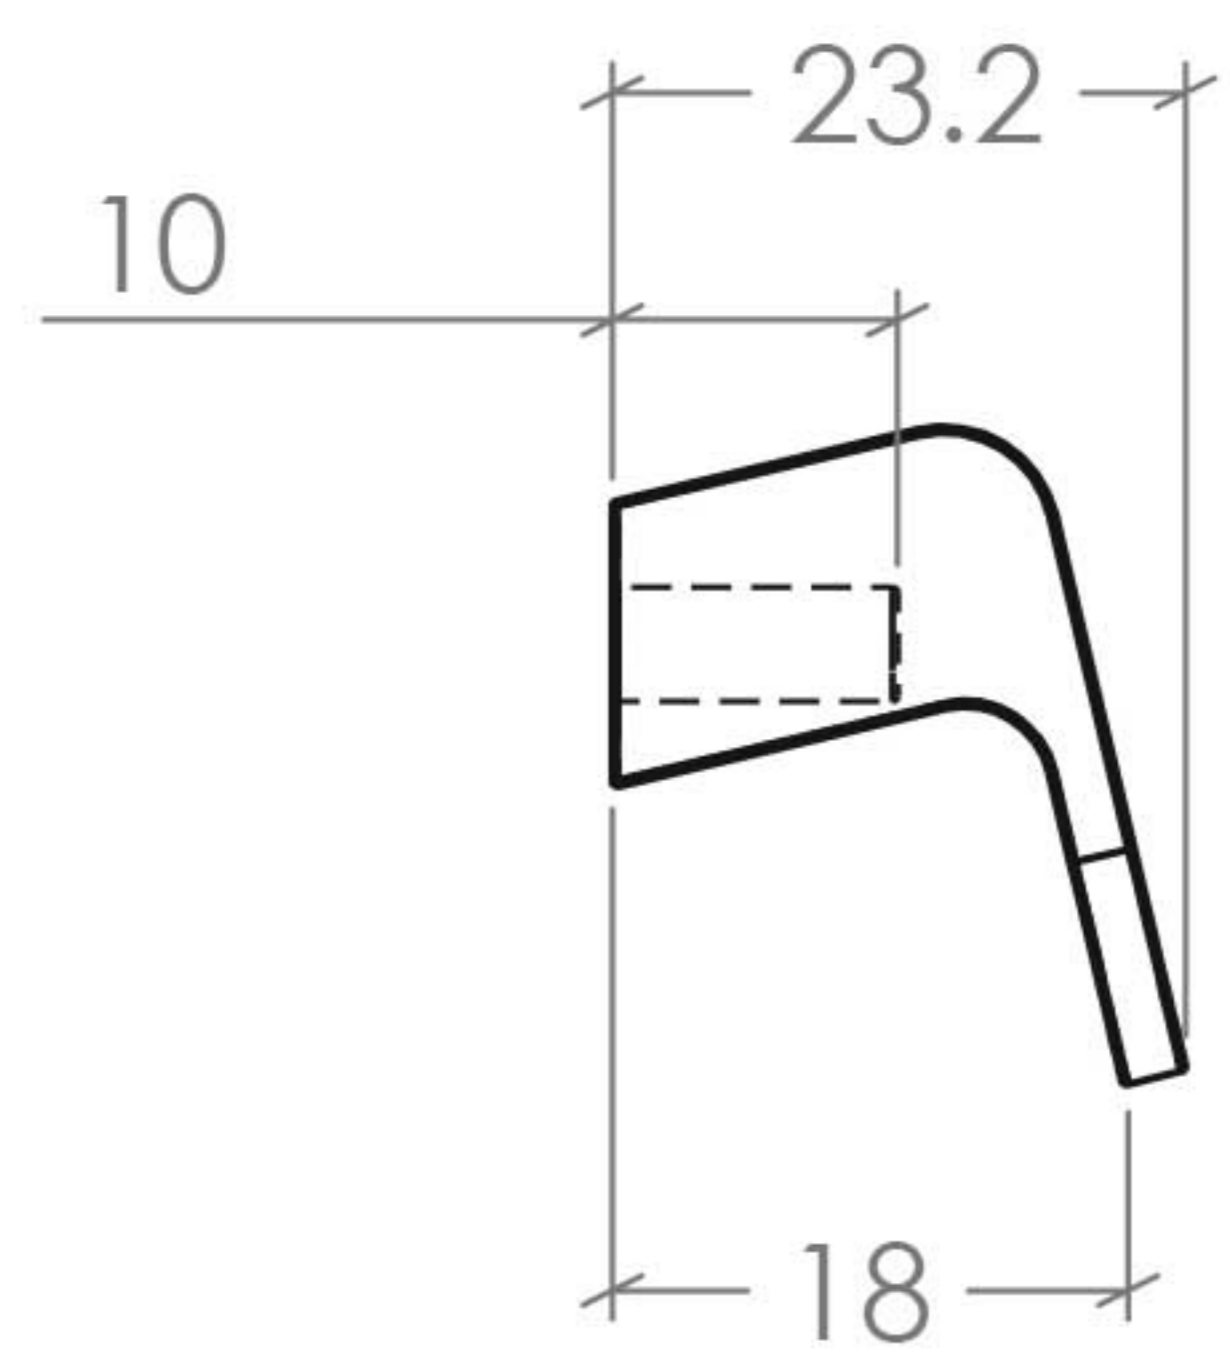

Flapp / Flapp Timber Range

Part No.	A	B
FPH070	70	32
FPH128	200	128
FPH256	350	256
FPH1056	1100	1056