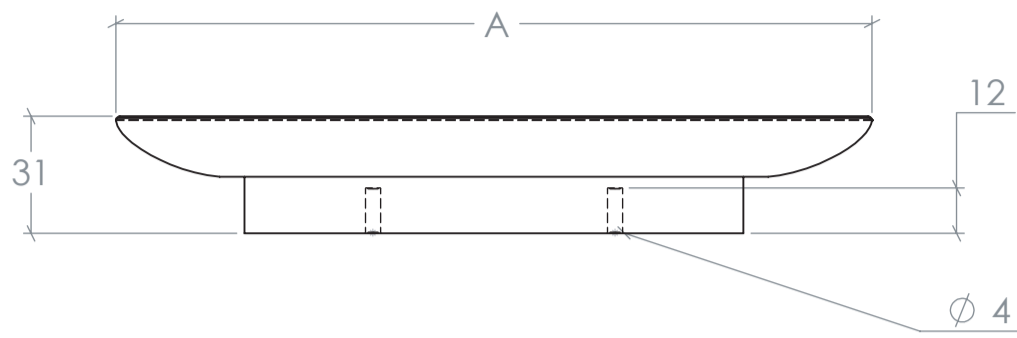

Daintree Half Round Range

Part no	A mm	B mm	C mm	D mm	E mm	F mm
DHR100	100	-	9	20	40	50
DHR150	150	32	20	40	80	75
DHR200	200	64	32	66	132	150