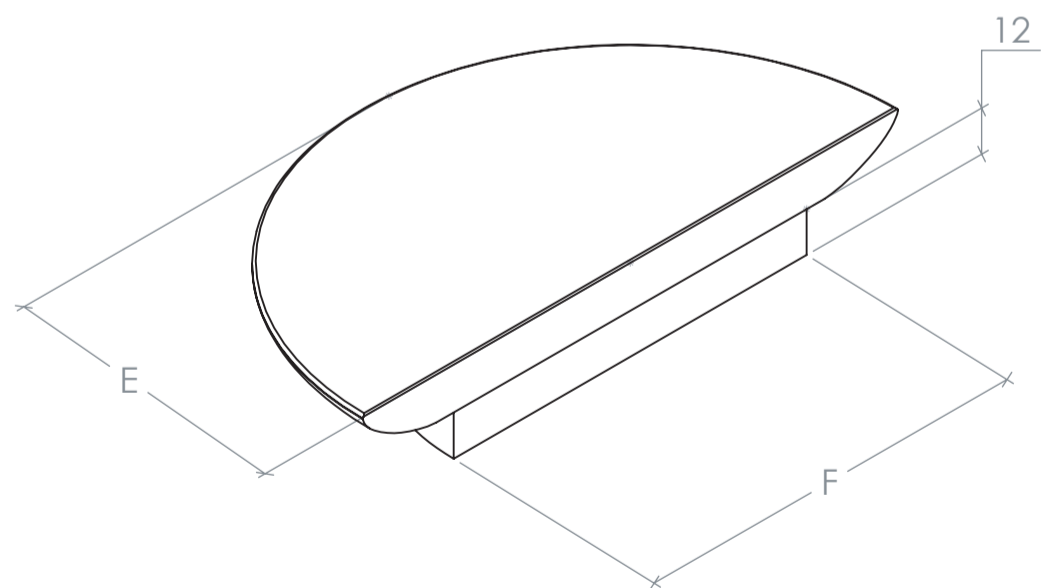

Daintree Half Round Range

Part no	A mm	B mm	C mm	D mm	E mm	F mm
DHR100	100	-	9	20	40	50
DHR150	150	32	20	40	80	75
DHR200	200	64	32	66	132	150