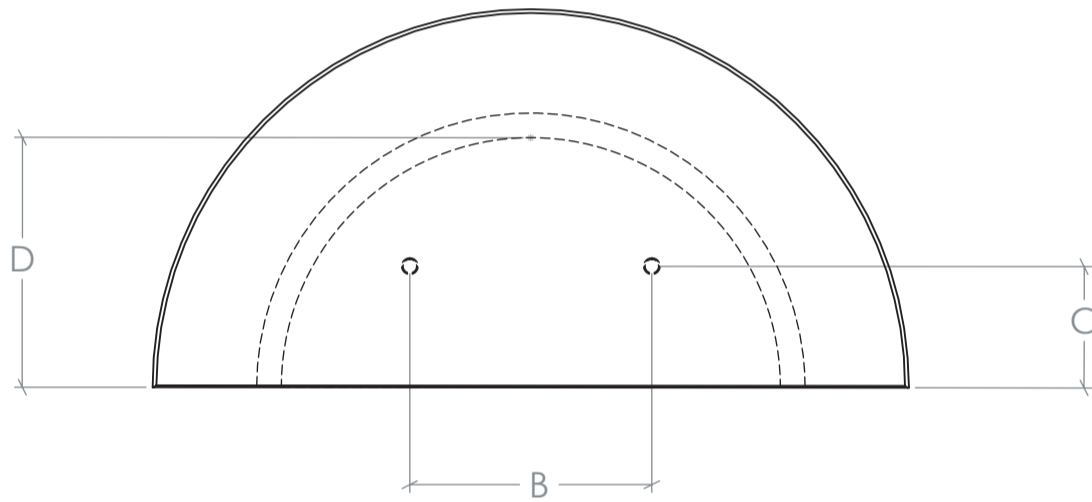

Daintree Half Round Range

Part no	A mm	B mm	C mm	D mm	E mm	F mm
DHR100	100	-	9	20	40	50
DHR150	150	32	20	40	80	75
DHR200	200	64	32	66	132	150