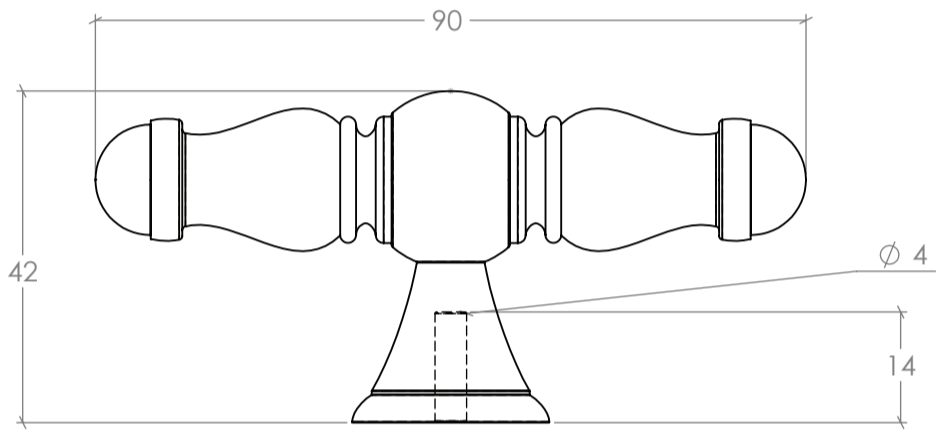

# Bordeaux Range

KB3624.35

KN3624.35

Part No.	A	B	C	D
HN3626.128	153	128	22.5	17.5
HN3626.203	229	203	27.5	24.5