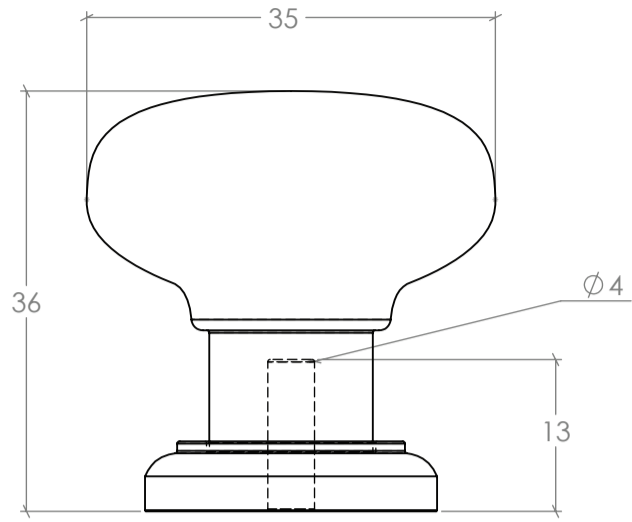

# Bordeaux Range

KB3624.35

KN3624.35

Part No.	A	B	C	D
HN3626.128	153	128	22.5	17.5
HN3626.203	229	203	27.5	24.5